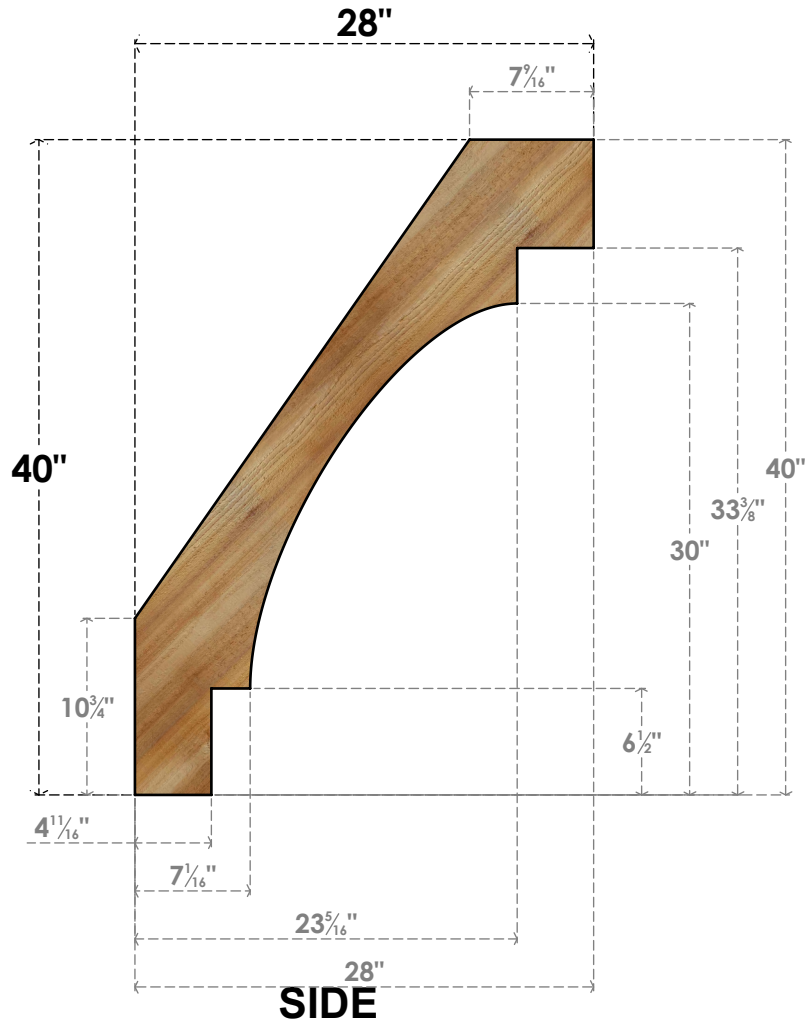

BRC06X28X40MRC00RWR

6"W X 28"D X 40"H MERCED ROUGH SAWN BRACE, WESTERN RED CEDAR

EKENA MILLWORK
 2300 WEST MAIN ST.
 CLARKSVILLE, TX 75426
 TOLL FREE: 866-607-0453
 WWW.EKENAMILLWORK.COM

NOTES

1. INSTALLATION TO BE COMPLETED IN ACCORDANCE WITH MANUFACTURER'S SPECIFICATIONS.
2. DRAWING MAY NOT BE TO SCALE
3. THIS DRAWING IS INTENDED FOR DESIGN AND PLANNING PURPOSES ONLY.
4. ALL INFORMATION CONTAINED HEREIN WAS CURRENT AT THE TIME OF DEVELOPMENT BUT MUST BE REVIEWED AND APPROVED BY THE PRODUCT MANUFACTURER TO BE CONSIDERED ACCURATE.
5. PRODUCTS ARE NOT KILN DRIED. THIS ITEM IS UNIQUE AND WILL CONTAIN THE NATURAL VARIATIONS THAT THE WOOD SPECIES OFFERS. THIS MAY RESULT IN VARIATIONS UP TO 1/4"