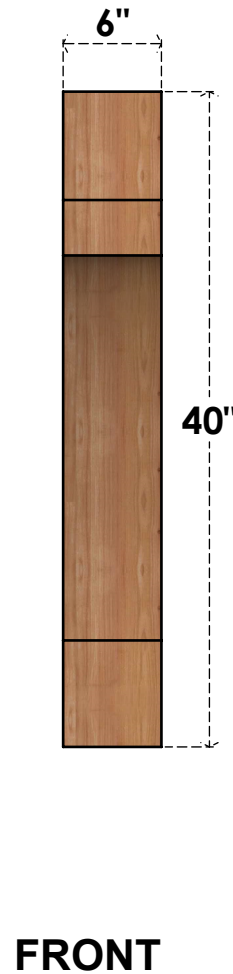

BRC06X28X40MRC00RWR

6"W X 28"D X 40"H MERCED ROUGH SAWN BRACE, WESTERN RED CEDAR

EKENA MILLWORK
 2300 WEST MAIN ST.
 CLARKSVILLE, TX 75426
 TOLL FREE: 866-607-0453
 WWW.EKENAMILLWORK.COM

NOTES

1. INSTALLATION TO BE COMPLETED IN ACCORDANCE WITH MANUFACTURER'S SPECIFICATIONS.
2. DRAWING MAY NOT BE TO SCALE
3. THIS DRAWING IS INTENDED FOR DESIGN AND PLANNING PURPOSES ONLY.
4. ALL INFORMATION CONTAINED HEREIN WAS CURRENT AT THE TIME OF DEVELOPMENT BUT MUST BE REVIEWED AND APPROVED BY THE PRODUCT MANUFACTURER TO BE CONSIDERED ACCURATE.
5. PRODUCTS ARE NOT KILN DRIED. THIS ITEM IS UNIQUE AND WILL CONTAIN THE NATURAL VARIATIONS THAT THE WOOD SPECIES OFFERS. THIS MAY RESULT IN VARIATIONS UP TO 1/4"